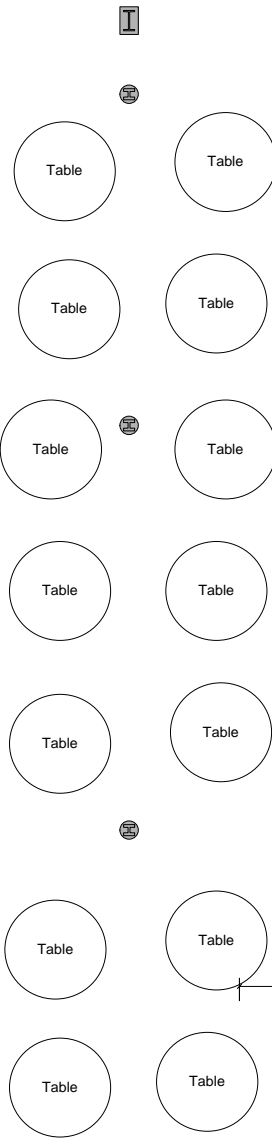

GYM

Concrete Brick Wall

To Main Gate

Vendor Booth Aisle  
22'-0"

Food Booth Aisle 1 Traffic  
22'-0"

Food Booth Aisle 2 Traffic  
22'-0"

Game Booth Aisle Traffic  
22'-0"

Grass Area

Chain Link Wire Fence

To Classroom Buildings