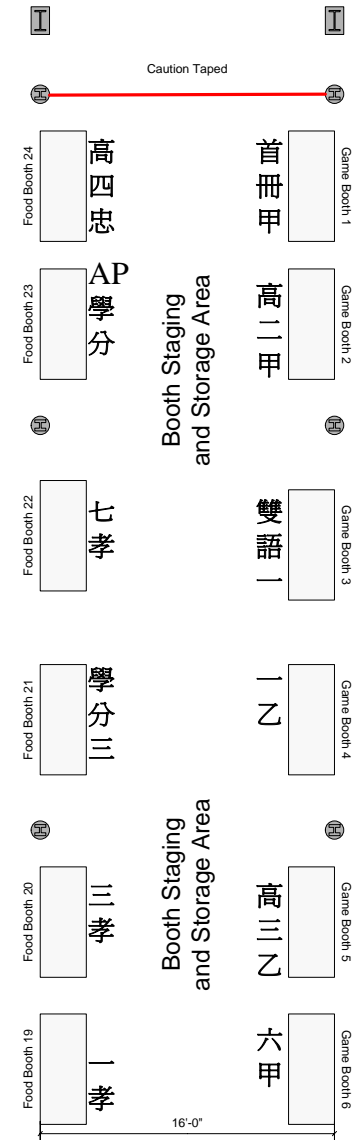

GYM

Concrete Brick Wall

To Main Gate

Vendor Booth Aisle  
22'-0"

Food Booth Aisle 1 Traffic  
22'-0"

Food Booth Aisle 2 Traffic  
22'-0"

Game Booth Aisle Traffic  
22'-0"

Grass Area

Chain Link Wire Fence

To Classroom Buildings