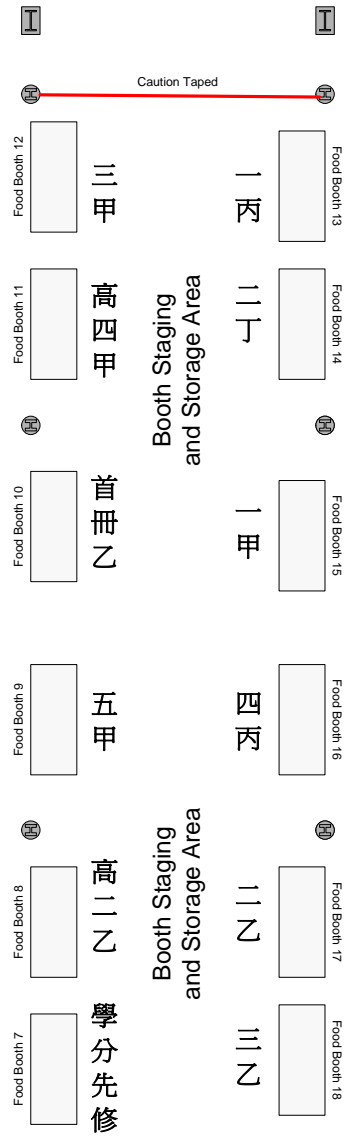

GYM

Concrete Brick Wall

To Main Gate

Vendor Booth Aisle  
22'-0"

Food Booth Aisle 1 Traffic  
22'-0"

Food Booth Aisle 2 Traffic  
22'-0"

Game Booth Aisle Traffic  
22'-0"

Grass Area

Chain Link Wire Fence

To Classroom Buildings