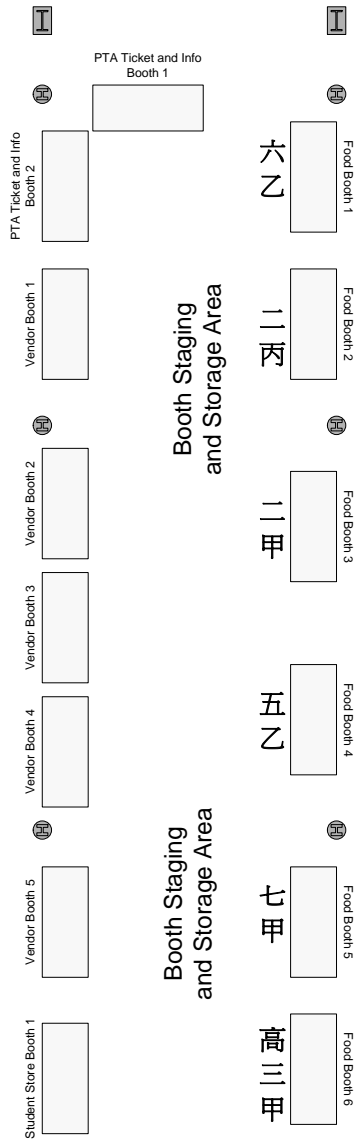

GYM

Concrete Brick Wall

To Main Gate

Vendor Booth Aisle  
22'-0"

Food Booth Aisle 1 Traffic  
22'-0"

Food Booth Aisle 2 Traffic  
22'-0"

Game Booth Aisle Traffic  
22'-0"

Grass Area

Chain Link Wire Fence

To Classroom Buildings