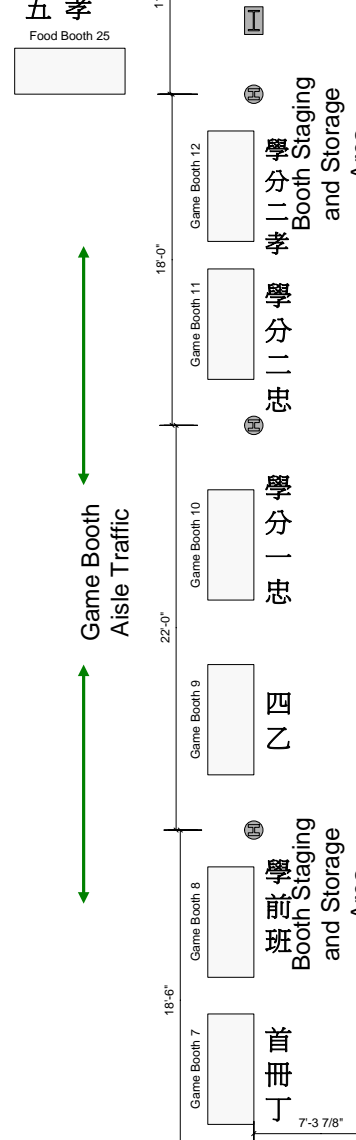

GYM

Concrete Brick Wall

To Main Gate

Vendor Booth Aisle  
22'-0"

Food Booth Aisle 1 Traffic  
22'-0"

Food Booth Aisle 2 Traffic  
22'-0"

Game Booth Aisle Traffic  
22'-0"

Grass Area

Chain Link Wire Fence

To Classroom Buildings